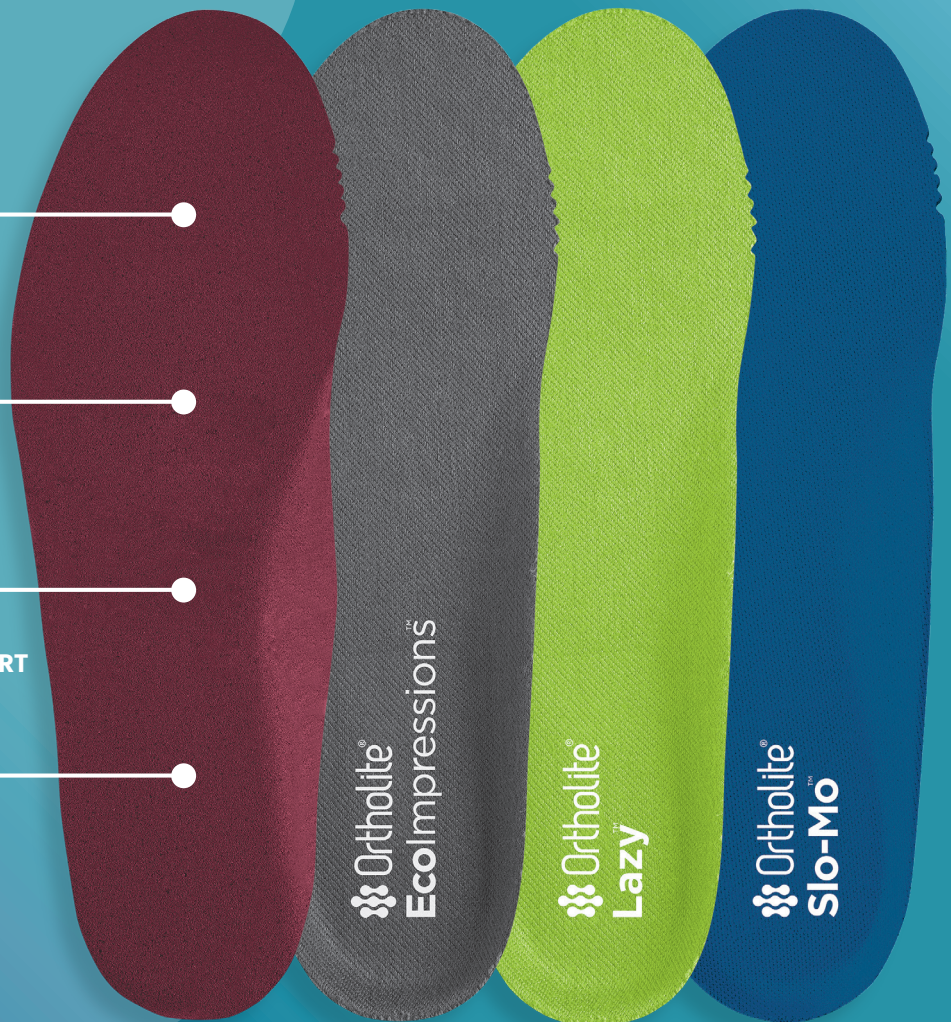

# CUSTOMIZED COMFORT THAT BREATHES

DYNAMIC MEMORY FOAM

OPTIMIZED BREATHABILITY  
AND AIRFLOW

INSTANT CUSTOMIZED COMFORT

ADAPTIVE PRESSURE RELIEF

Ortholite®  
EcoImpressions

Ortholite®  
Lazy

Ortholite®  
Slo-Mo

Transform your footwear with three advanced memory foam solutions—engineered for breathable, customized comfort.